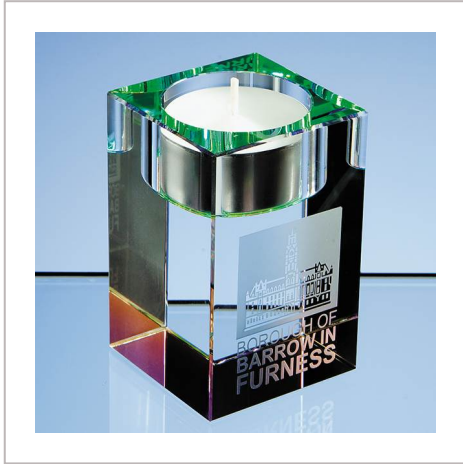

Optical Crystal Tealight* Holder

8CM OPTICAL CRYSTAL TEALIGHT* HOLDER

METHOD	Engraved
PRINT AREA	H45, W37
MATERIAL	Glass
COLOURS	Clear
SIZE	H80, W50, D50
AWARD PACKAGING	Foam Lined Boxes
WEIGHT	1.3KG
MOQ	1
CARTON QUANTITY	15
CARTON WEIGHT	20KG
CARTON DIMENSIONS	61cm x 46cm x 46cm